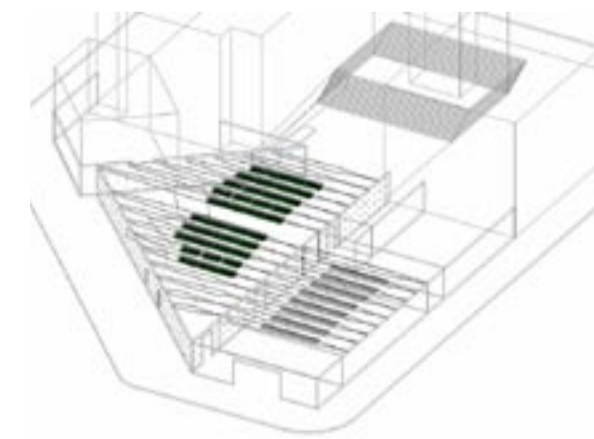

air plant canopy, late summer

modular pneumatic air cushions/mattresses

product PS1: paradise sample for sale

water screens

A series of transparent water screens, drizzling from clear tubing from the weave down nylon guide wires, layer the entire space providing sub-zones of evaporative cooling. The visual transparency throughout the space creates a tensive play between the eye and the body, inducing one to pull the guide wires and walk through the walls which are flexible and slowly adjust with the movement of the canopy above.

air plants

Suspended one foot from each panel are four air plants that move with the tracking motion of the weave to receive light only morning and night, reproducing their natural habitat under tree canopies. These plants require no soil, only air and mist for nourishment. They have been used in the tropics as 'bio-monitoring' devices, in mining shafts and other places, in order to measure the toxins in the air, which they 'soak' up and store in their cells. Some species can survive long periods without attention, reviving when submerged in water.