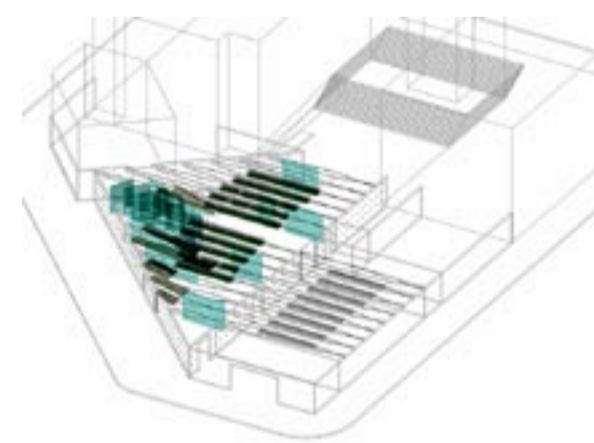

air plant canopy, late summer

modular pneumatic air cushions/mattresses

product PS1: paradise sample for sale

water screens

A series of transparent water screens, drizzling from clear tubing from the weave down nylon guide wires, layer the entire space providing sub-zones of evaporative cooling. The visual transparency throughout the space creates a tensive play between the eye and the body, inducing one to pull the guide wires and walk through the walls which are flexible and slowly adjust with the movement of the canopy above.

air plants

Suspended one foot from each panel are four air plants that move with the tracking motion of the weave to receive light only morning and night, reproducing their natural habitat under tree canopies. These plants require no soil, only air and mist for nourishment. They have been used in the tropics as 'bio-monitoring' devices, in mining shafts and other places, in order to measure the toxins in the air, which they 'soak' up and store in their cells. Some species can survive long periods without attention, reviving when submerged in water.